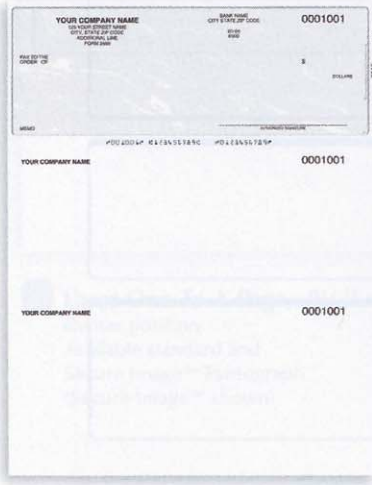

LGPC-9499, 8 1/2" x 11"
ENV-937, ENV-937SS