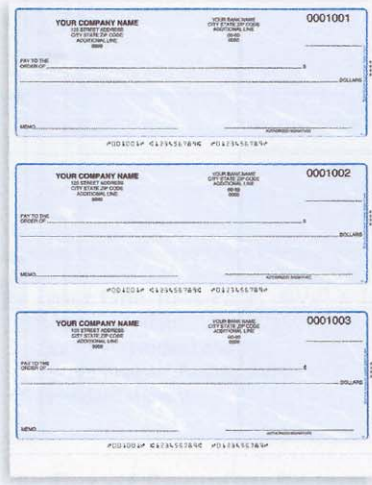

# General Purpose Checks

**LGPC-9450, 8 1/2" x 11"**  
ENV-938, ENV-938SS

**LGPC-9455, 8 1/2" x 11"**  
ENV-938, ENV-938SS

**LGPC-9470, 8 1/2" x 11"**  
ENV-937, ENV-937SS

**LGPC-9475, 8 1/2" x 11"**  
ENV-10

**LGPC-9479, 8 1/2" x 11"**  
ENV-938, ENV-938SS

**LGPC-9480, 8 1/2" x 11"**  
ENV-938, ENV-938SS

**LGPC-9499, 8 1/2" x 11"**  
ENV-937, ENV-937SS

**LGPC-9999, 8 1/2" x 11"**  
Available 1 pt only  
ENV-937, ENV-937SS

**480681, 8 1/2" x 11"**  
Available 1 pt only  
430321, 430321SS

**! Standard Pantograph Colors – Laser & Continuous**

- Blue
- Green
- Yellow
- Red
- Gray
- Burgundy
- Brown
- Purple  
(Laser Only)

Imprint includes black ink. For additional ink charges, see page 2. For Security Features, see page 4.